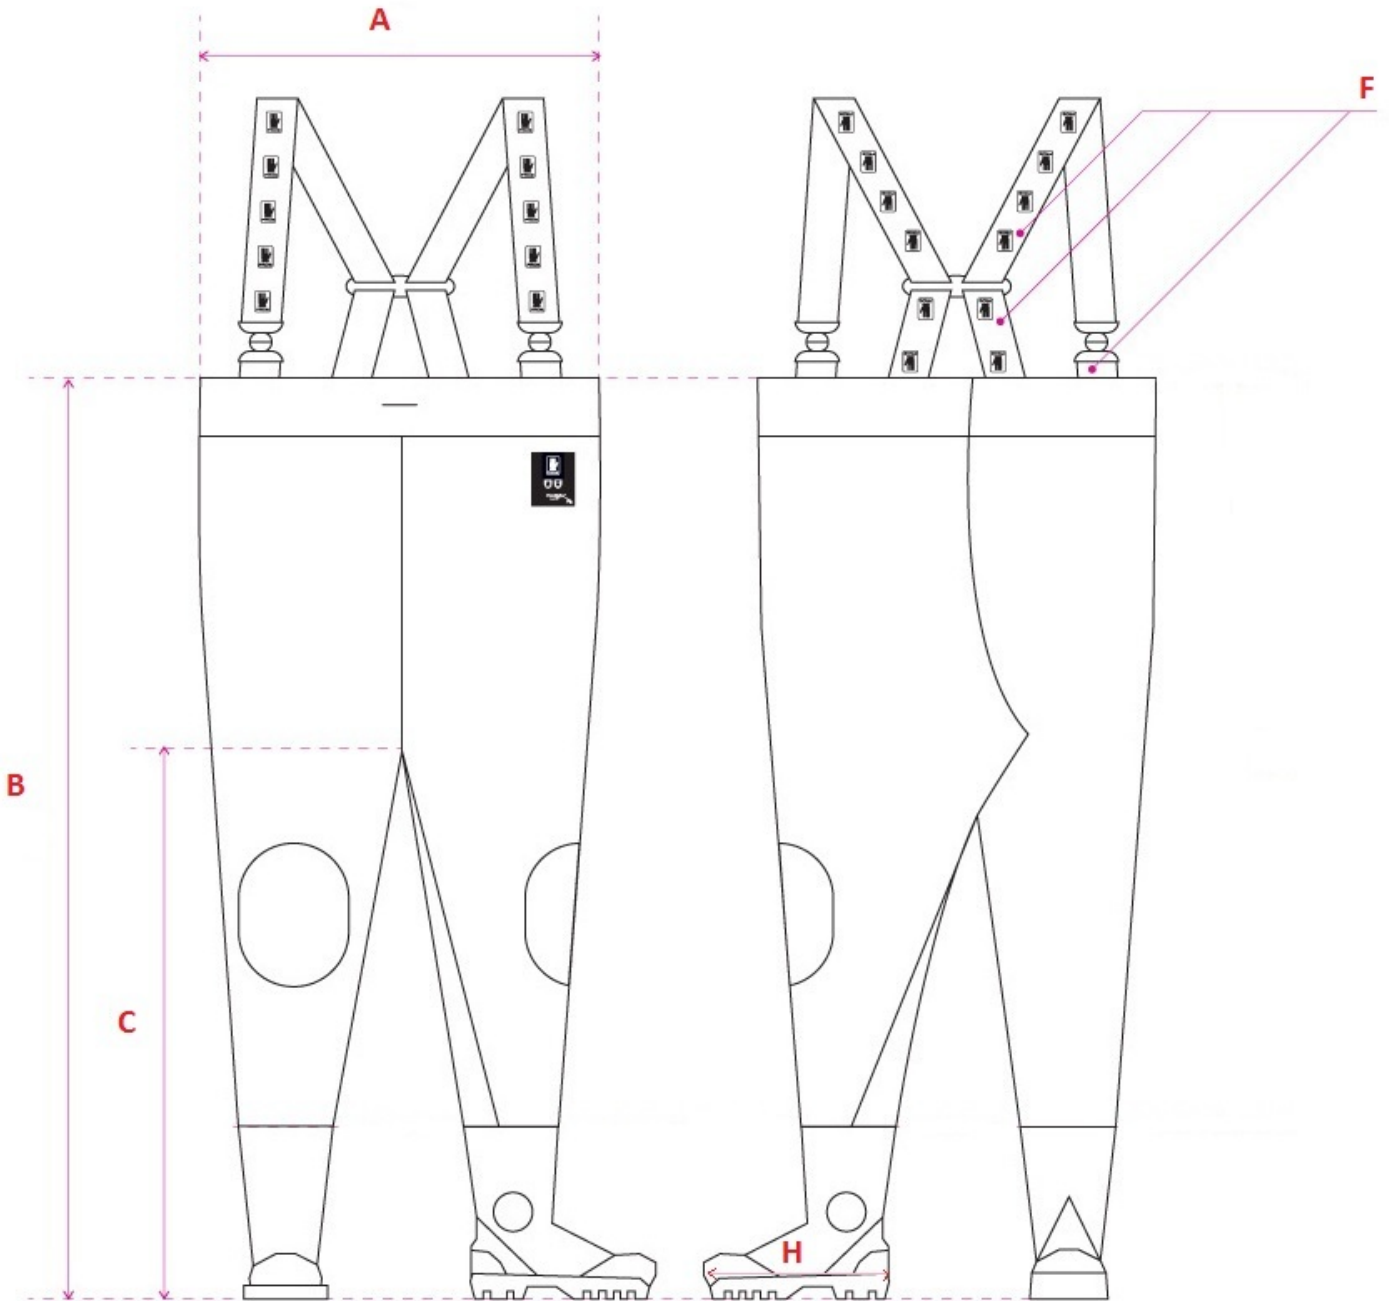

Colour: Green, Black

Fabric:

Plavitex Heavy Duty

Weight of fabric:
700 gram/m² +/- 5%

**Size chart:**

SIZE	40	41	42	43	44	45	46	Margin
A ½ waist (in cm)	60	60	63	63	66	66	66	±1 cm
B side length with boots (with sole) (in cm)	137	137	143	143	146	146	146	±1 cm
C inseam with boots (with sole) (in cm)	92	92	96	96	100	100	100	±1 cm
F length of braces (in cm)	75x2	75x2	75x2	75x2	75x2	75x2	75x2	±1 cm
H length of soles (in cm)	26	26,5	27	27,5	28	28,5	29	

Norms:

-50°C
The product has a good resistance against folding at low temperatures.

EN ISO 20345 - S5 SRC
Safety Footwear - Protection S5 SRC.

Features:

Seams double stitched /
Double welded

Safety boot S5 type